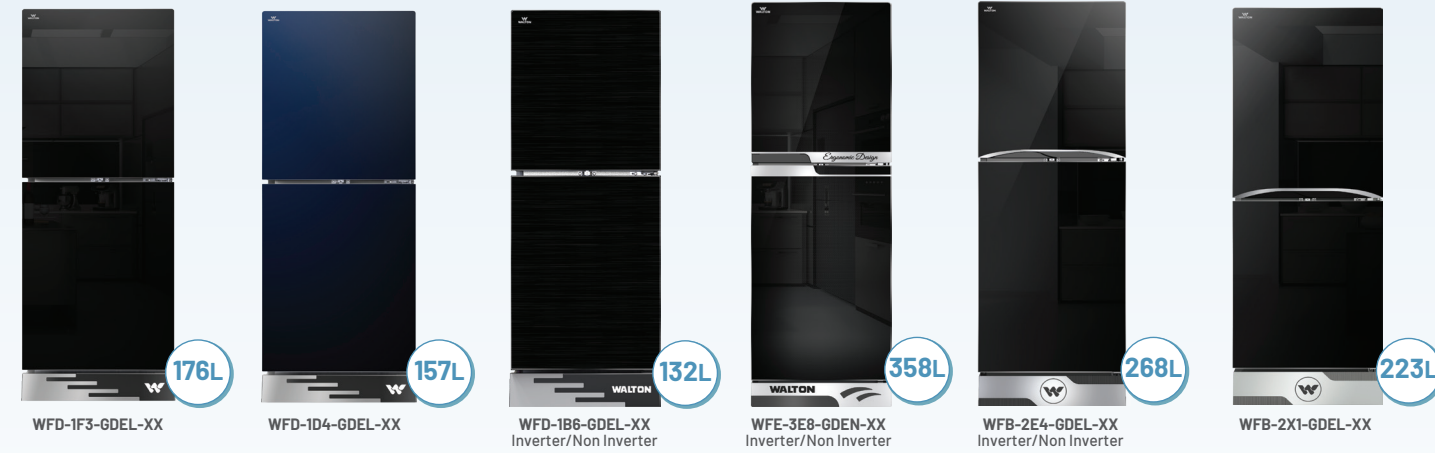

E-CATALOGUE

waltonbd.com

FRENCH DOOR & SIDE BY SIDE

NO FROST

TOP & BOTTOM MOUNTED REFRIGERATOR

Top Mounted

Bottom Mounted

SINGLE DOOR REFRIGERATOR