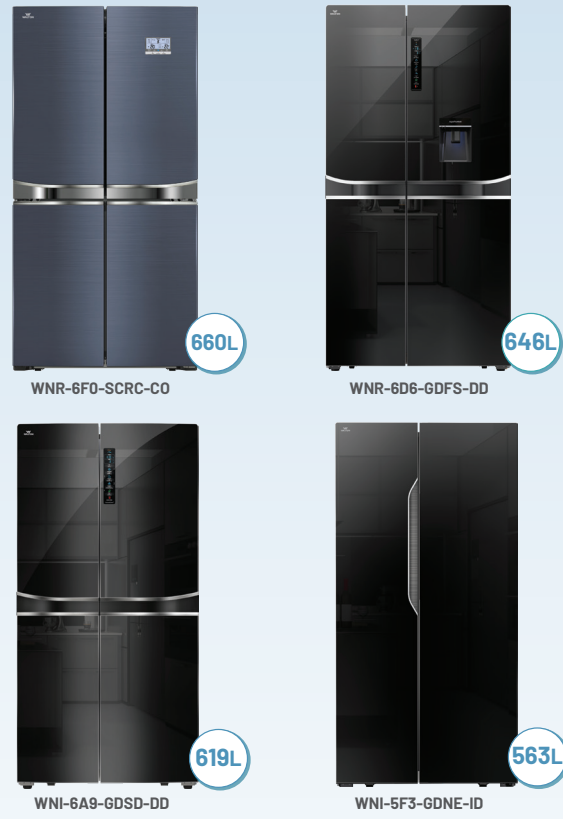

E-CATALOGUE

waltonbd.com

FRENCH DOOR & SIDE BY SIDE

NO FROST

TOP & BOTTOM MOUNTED REFRIGERATOR

Top Mounted

Bottom Mounted

SINGLE DOOR REFRIGERATOR