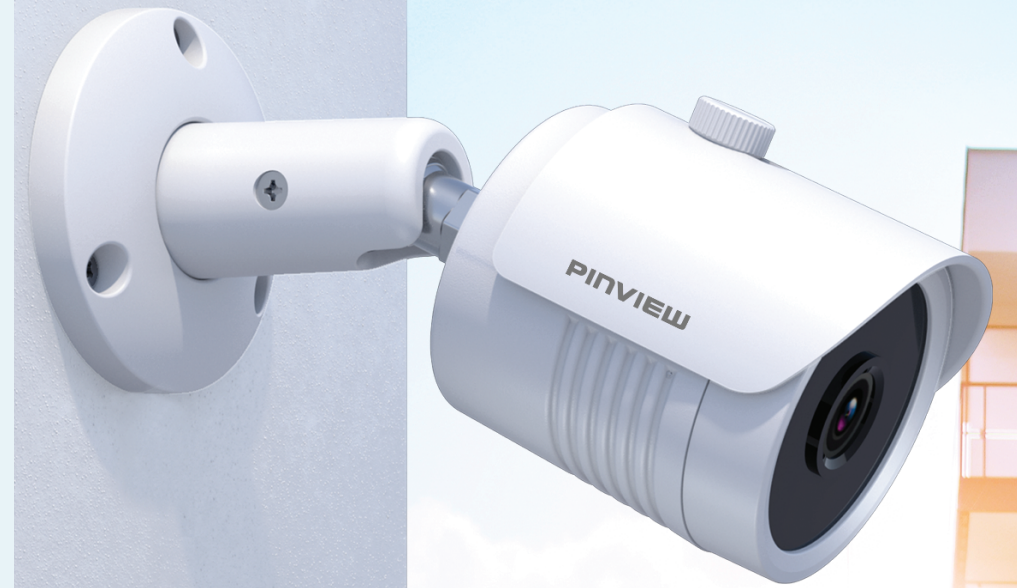

IN PURSUIT OF A