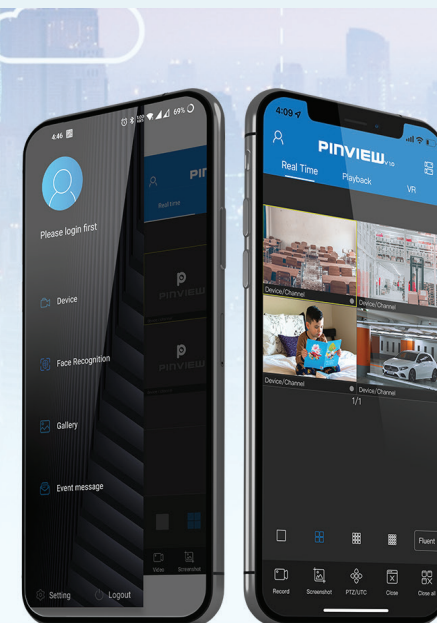

Download "PINVIEW v1.0" app from your desired smartphone app platform and monitor from anywhere and wherever you want.